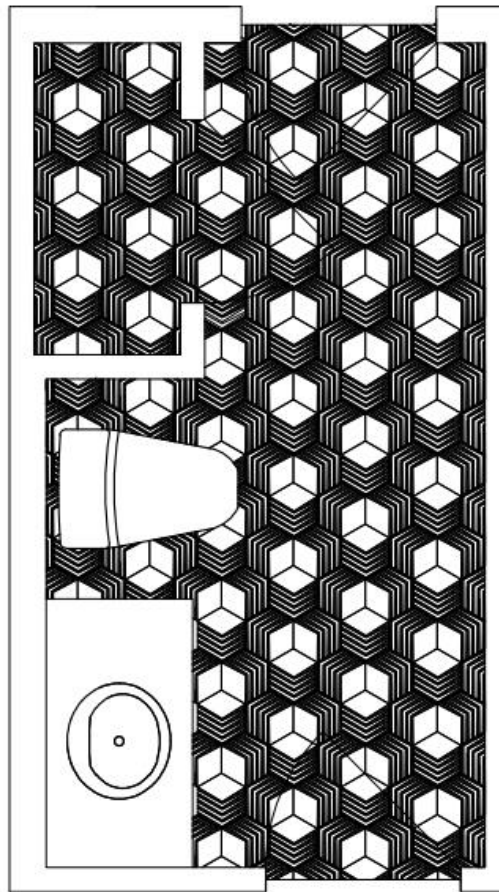

CABINETS

WILSONART
CARRARA
CODENA

COUNTERTOPS

BATHUB

SHOWER WALL TILE
-1/3 OFFSET-

FLOOR TILE
-HERRINGBONE PATTERN-

WALL COLOR
SW 7551
GREEK VILLA

WILSONART
CARRARA CODENA
COUNTERTOPS

CHALK WHITE
CABINETS

STAINLESS STEEL FIXTURES

LISA GIELINCKI
INTERIOR DESIGN

BATH 4
SPECIFICATIONS – LOT 49

MATTE BLACK FIXTURES

BLACK CABINETS

WALL COLOR
SW 7551
GREEK VILLA

FLOOR TILE