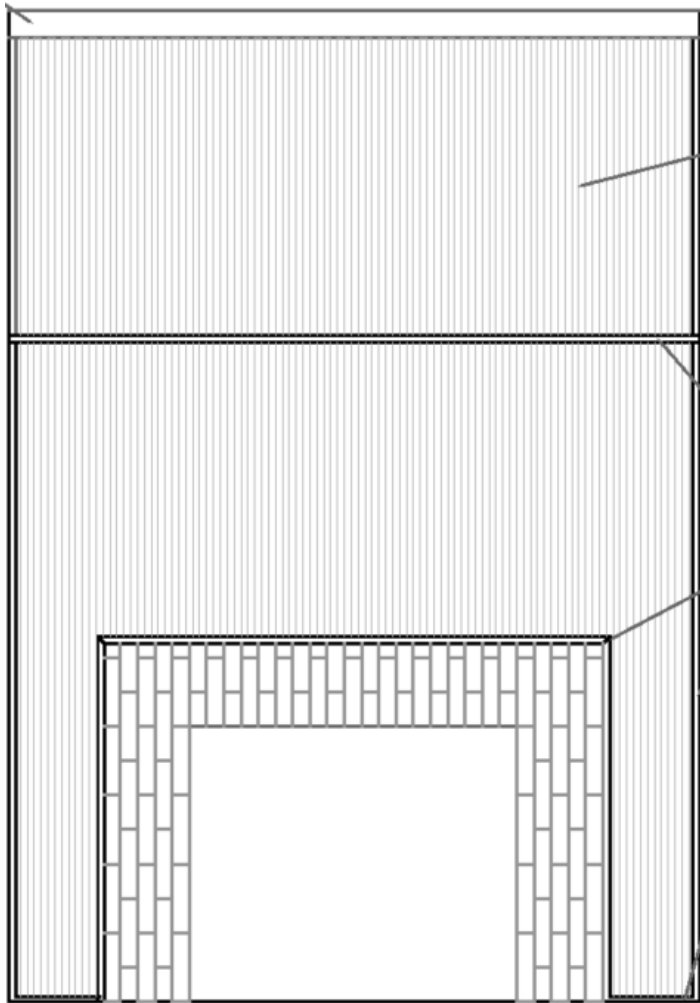

FIREPLACE TILE
-VERTICAL BRICK-