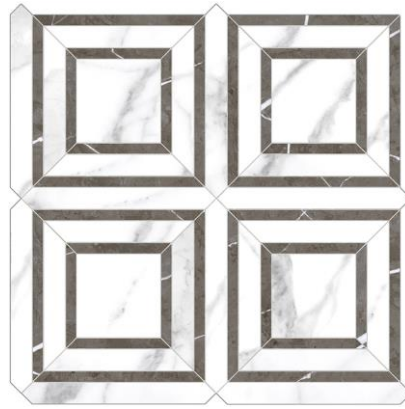

PORCH CEILING
SW 7038
TONY TAUPE

FLOOR TILE

MATTE BLACK
FIXTURES

TILE INLAY RUG

MAIN FLOOR &
SHOWER WALLS

WALL COLOR
SW 751
GREEK VILLA

MIDNIGHT
GRAY

CABINETS