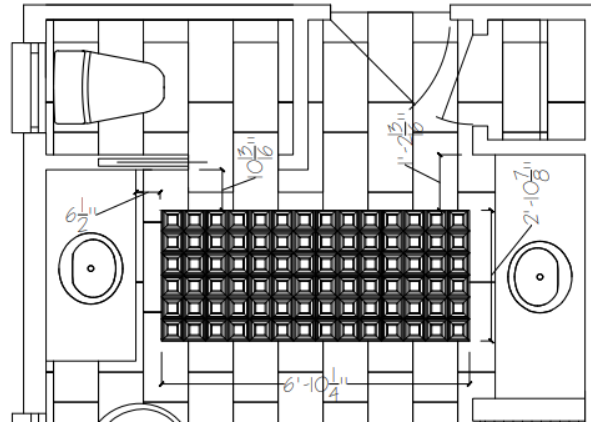

WALL COLOR
SW 751
GREEK VILLA