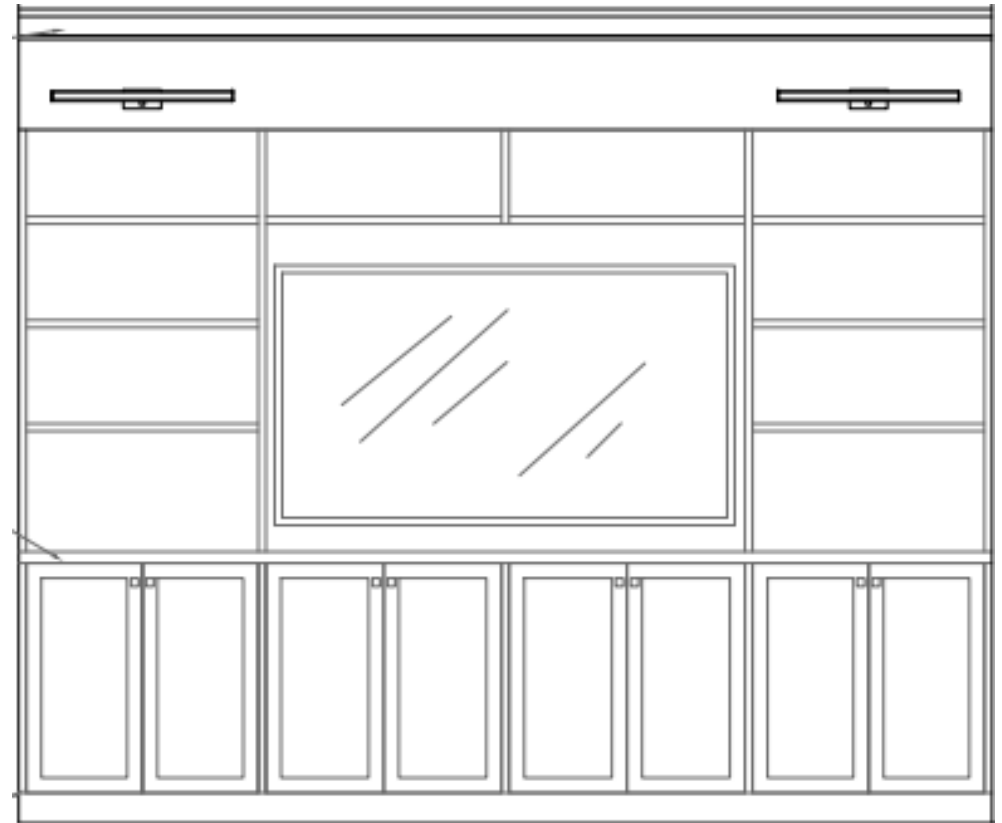

INSPIRATION PICTURE

LISA GIELINCKI
INTERIOR DESIGN

BATH 5
SPECIFICATIONS – LOT 49

FIREPLACE TILE
-VERTICAL BRICK-

BUILT-INS

LISA GIELINCKI
INTERIOR DESIGN

GREAT ROOM
SPECIFICATIONS – LOT 49

TRIM DETAIL COLOR
SW 7069
IRON ORE